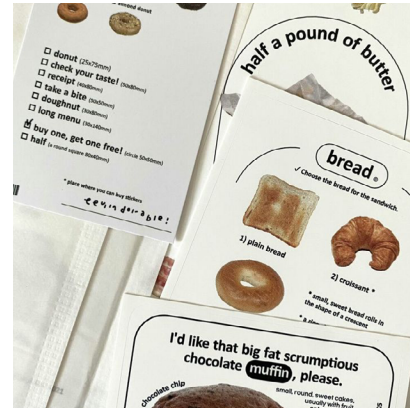

Monthly Specials: Tuesday 02 Nov – Wednesday 30 Nov

(November):

1) PEAR & SAGE CUSTARD TART

THIS ELEGANT SEASONAL PEAR & SAGE INFUSED CUSTARD TART STARTS WITH A SWEET SHORTCRUST PASTRY SHELL FILLED WITH FRESH, JUICY PEARS ENROBED IN A SIMPLE CUSTARD.

Artisan Seed & Grain Whole

Rustic Choc

Ciabatta Demi-Ba

Using whole grains packed with nutrients including protein, fiber & vitamins, antioxidants

Mix of nutritious seeds for added vitamins, protein and crunch texture

Beau Bakery's Original Bakery Sourdough, using our decade-old house starter.

A lighter loaf with soft and springy crumb and crispy outside

Our homage to the French classic. An elegantly simple

Available at Beau Bakery